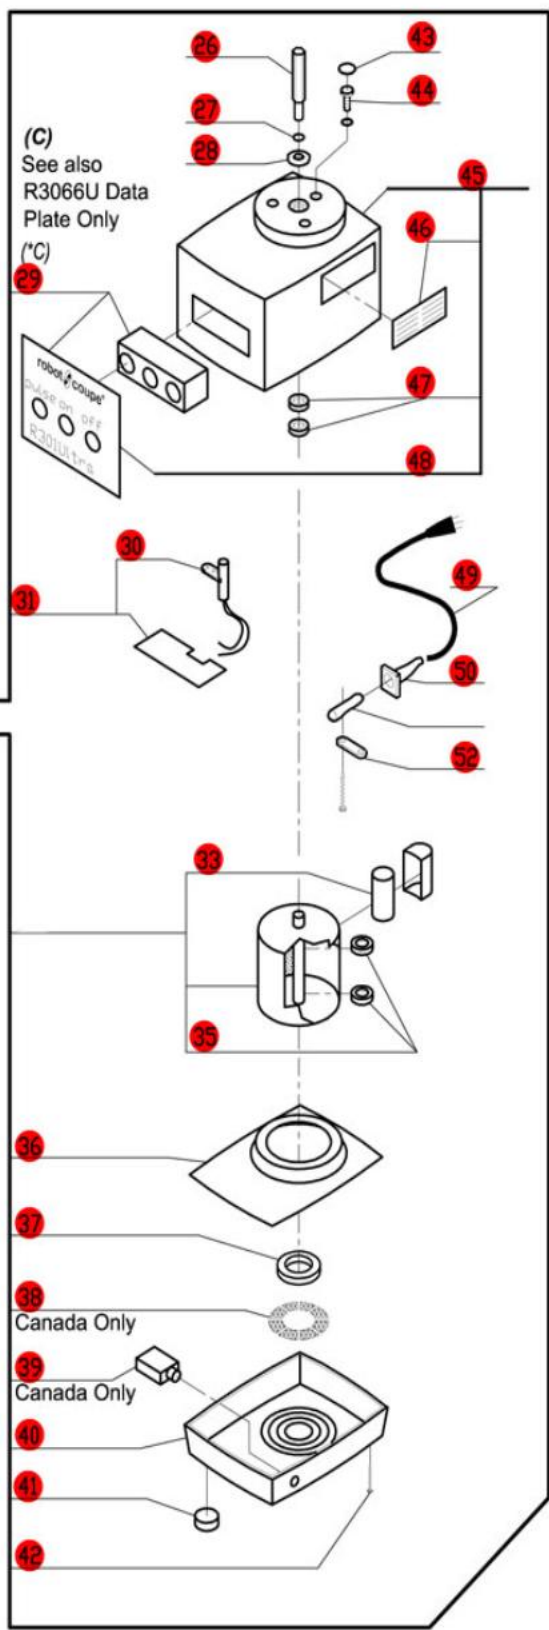

Series B Machines-Serial Numbers 109/xxxxx and up
 1- Speed, 120 Volt, 1 Phase, 60Hz., 1/2 HP.
 1725 RPM, 9 Amps

**Click on Red Dot
 OR
 Call us
 800-465-6060**

ACCESSORIES