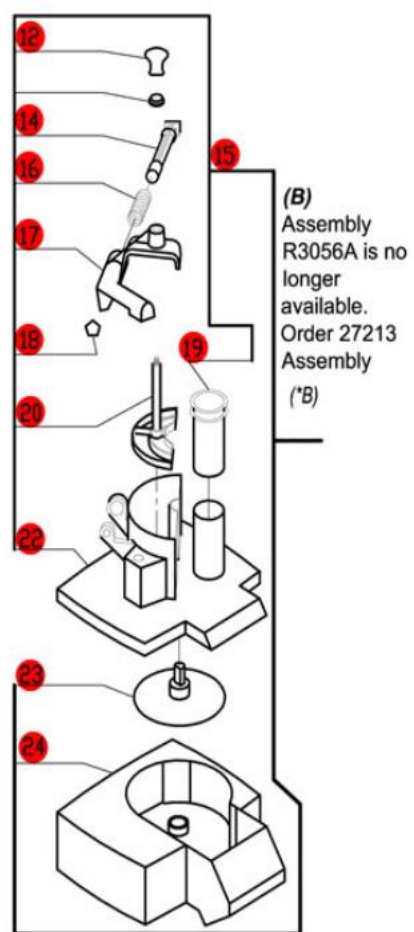

Series B Machines-Serial Numbers 109/xxxxx and up
 1- Speed, 120 Volt, 1 Phase, 60Hz., 1/2 HP.
 1725 RPM, 9 Amps

**Click on Red Dot
 OR
 Call us
 800-465-6060**

ACCESSORIES