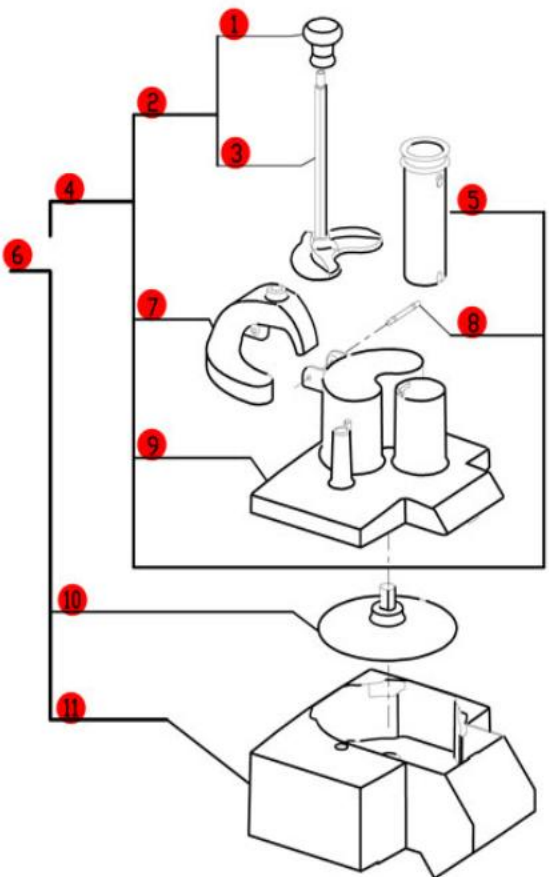

Series B Machines-Serial Numbers 109/xxxxx and up
 1- Speed, 120 Volt, 1 Phase, 60Hz., 1/2 HP.
 1725 RPM, 9 Amps

**Click on Red Dot
 OR
 Call us
 800-465-6060**

ACCESSORIES